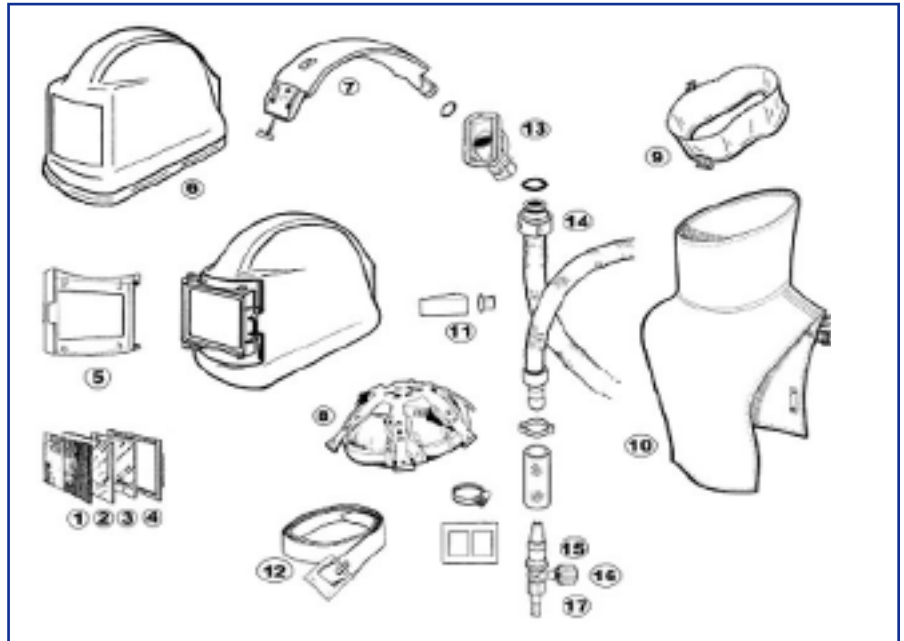

#### Spare Parts

Ser.No	Bezeichnung	Unit	Item Number
01	Wire Cloth Sieve	1 Piece	198407647152
02	Viewing glass	1 Piece	198407272042
03	Inside glass	1 Piece	198407672542
04	Sealing frame for Inside glass	1 Piece	198407647151
05	Window frame	1 Piece	198407647194
06	Rebound protection	1 Piece	198407647195
07	Air deflector with flow meter	1 Piece	198407647196
08	Head fastener	1 Piece	198407647153
09	Neck Collar	1 Piece	198407647250
10a	Body protection without sleeve-Plastic	1 Piece	198407647251
10b	Body protection without sleeve-Leather	1 Piece	198407647253
10c	Body protection with sleeve - Leather	1 Piece	198407647254
11	Knee lever lock	1 Piece	198407647199
12	Plastic belt buckle	1 Piece	198407646002
13	Connection Stud	1 Piece	198407643097
14	Breathing hose (separate)	1 Piece	198407643094
15	Noise filter	1 Piece	198407643090
16	Control valve	1 Piece	198407642302
17	Coupling nipple	1 Piece	198407643371