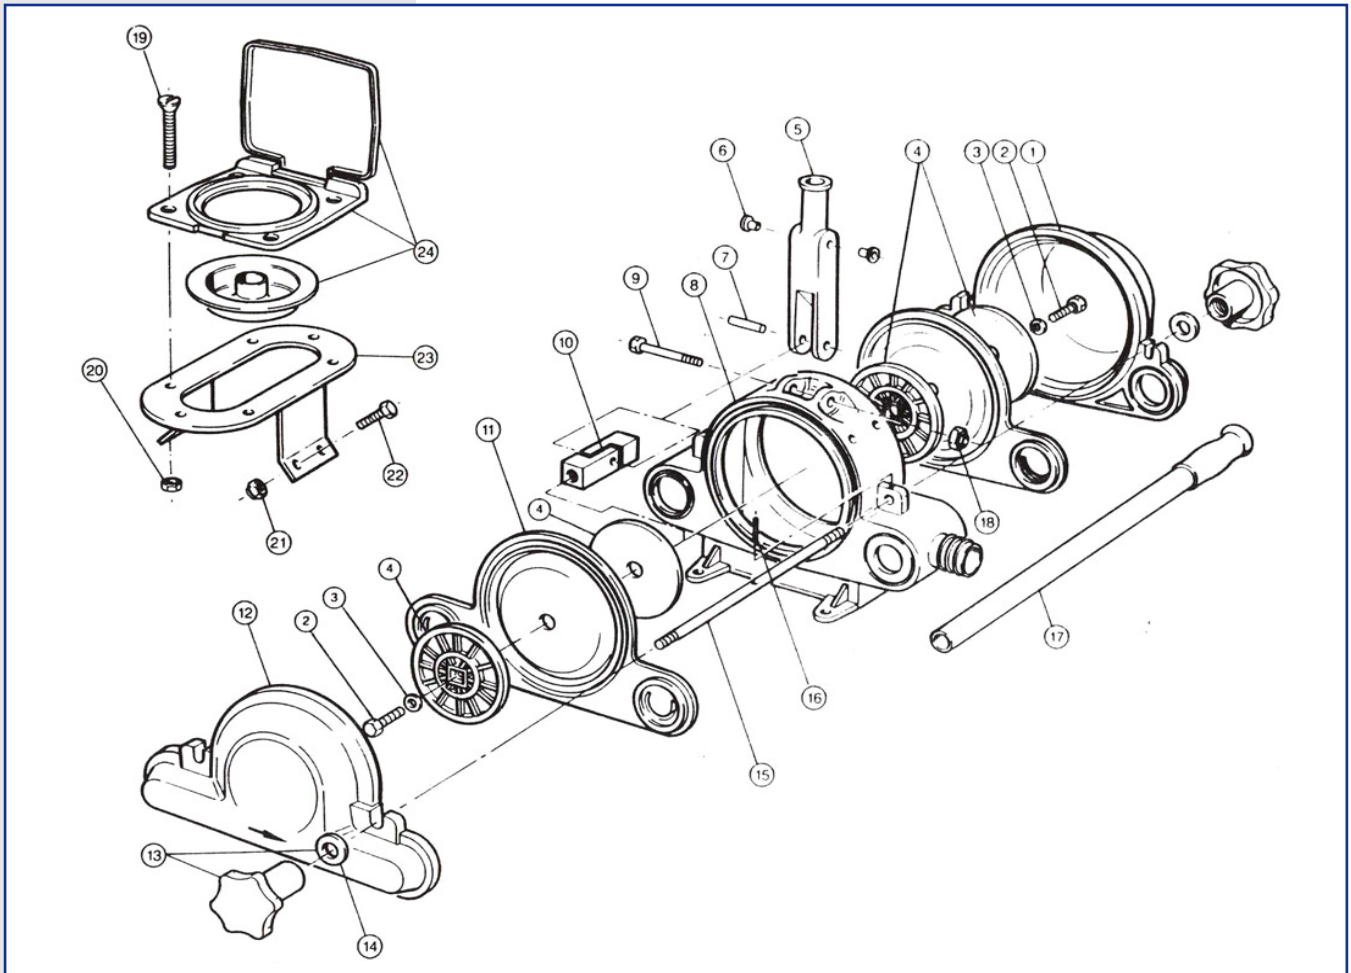

Diaphragm Pumps

Languages > 

Patay DD 120 - Spare Parts

Exploded view

Part list

Key	Description	Quantity	Key	Description	Quantity
1	Left hand cover plate	1	13	Knob & washer assembly	4
2	Bolt (diaphragm plate)	2	14	Washer (stud)	4
3	Washer	2	15	Long stud	2
4	Diaphragm plate	4	16	Roll pin	2
5	Rocker arm	1	17	Handle	1
6	Bush	1	18	Nut (rocker assembly)	1
7	Pivot pin	1	19	Screw	6
8	Body	1	20	Nut	6
9	Bolt (Rocker assembly)	1	21	Nut	4
10	Conrod	1	22	Bolt	4
11	Diaphragm	2	23	Underdeck bracket	1
12	Right hand cover plate	1	24	Through deck kit	1